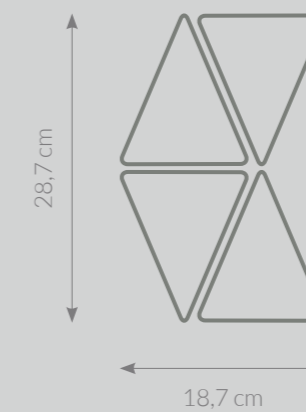

Mosaico Seven

18,7 x 28,7 cm · 7" x 11"

MOSAIC SEVEN IS AVAILABLE IN ALL COLOURS
MOSAICO SEVEN ESTÁ DISPONIBLE EN TODOS LOS COLORES